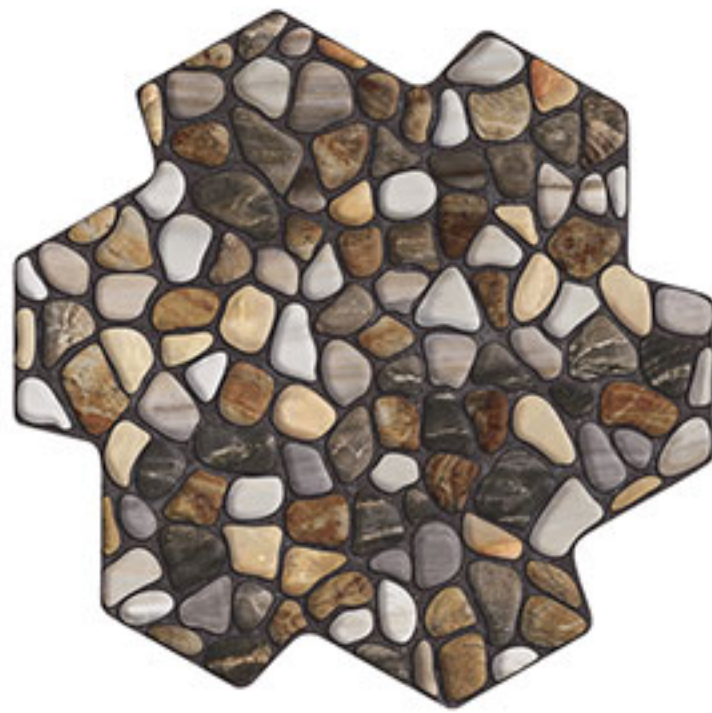

Code: 2815(Thickness=20mm)
Size: 60X60 cm (Parking)
Punch: F6060-01
Matte Glaze

دایان

MELINA

Code: 2013
Size: 60X60 cm (Parking)
Punch: F6060-04
Matte Glaze

ملینا

آلدو A1

ALDO A1

Code: 2801
Size: 50X50.5G cm
Punch: F50505-01
Matte Glaze